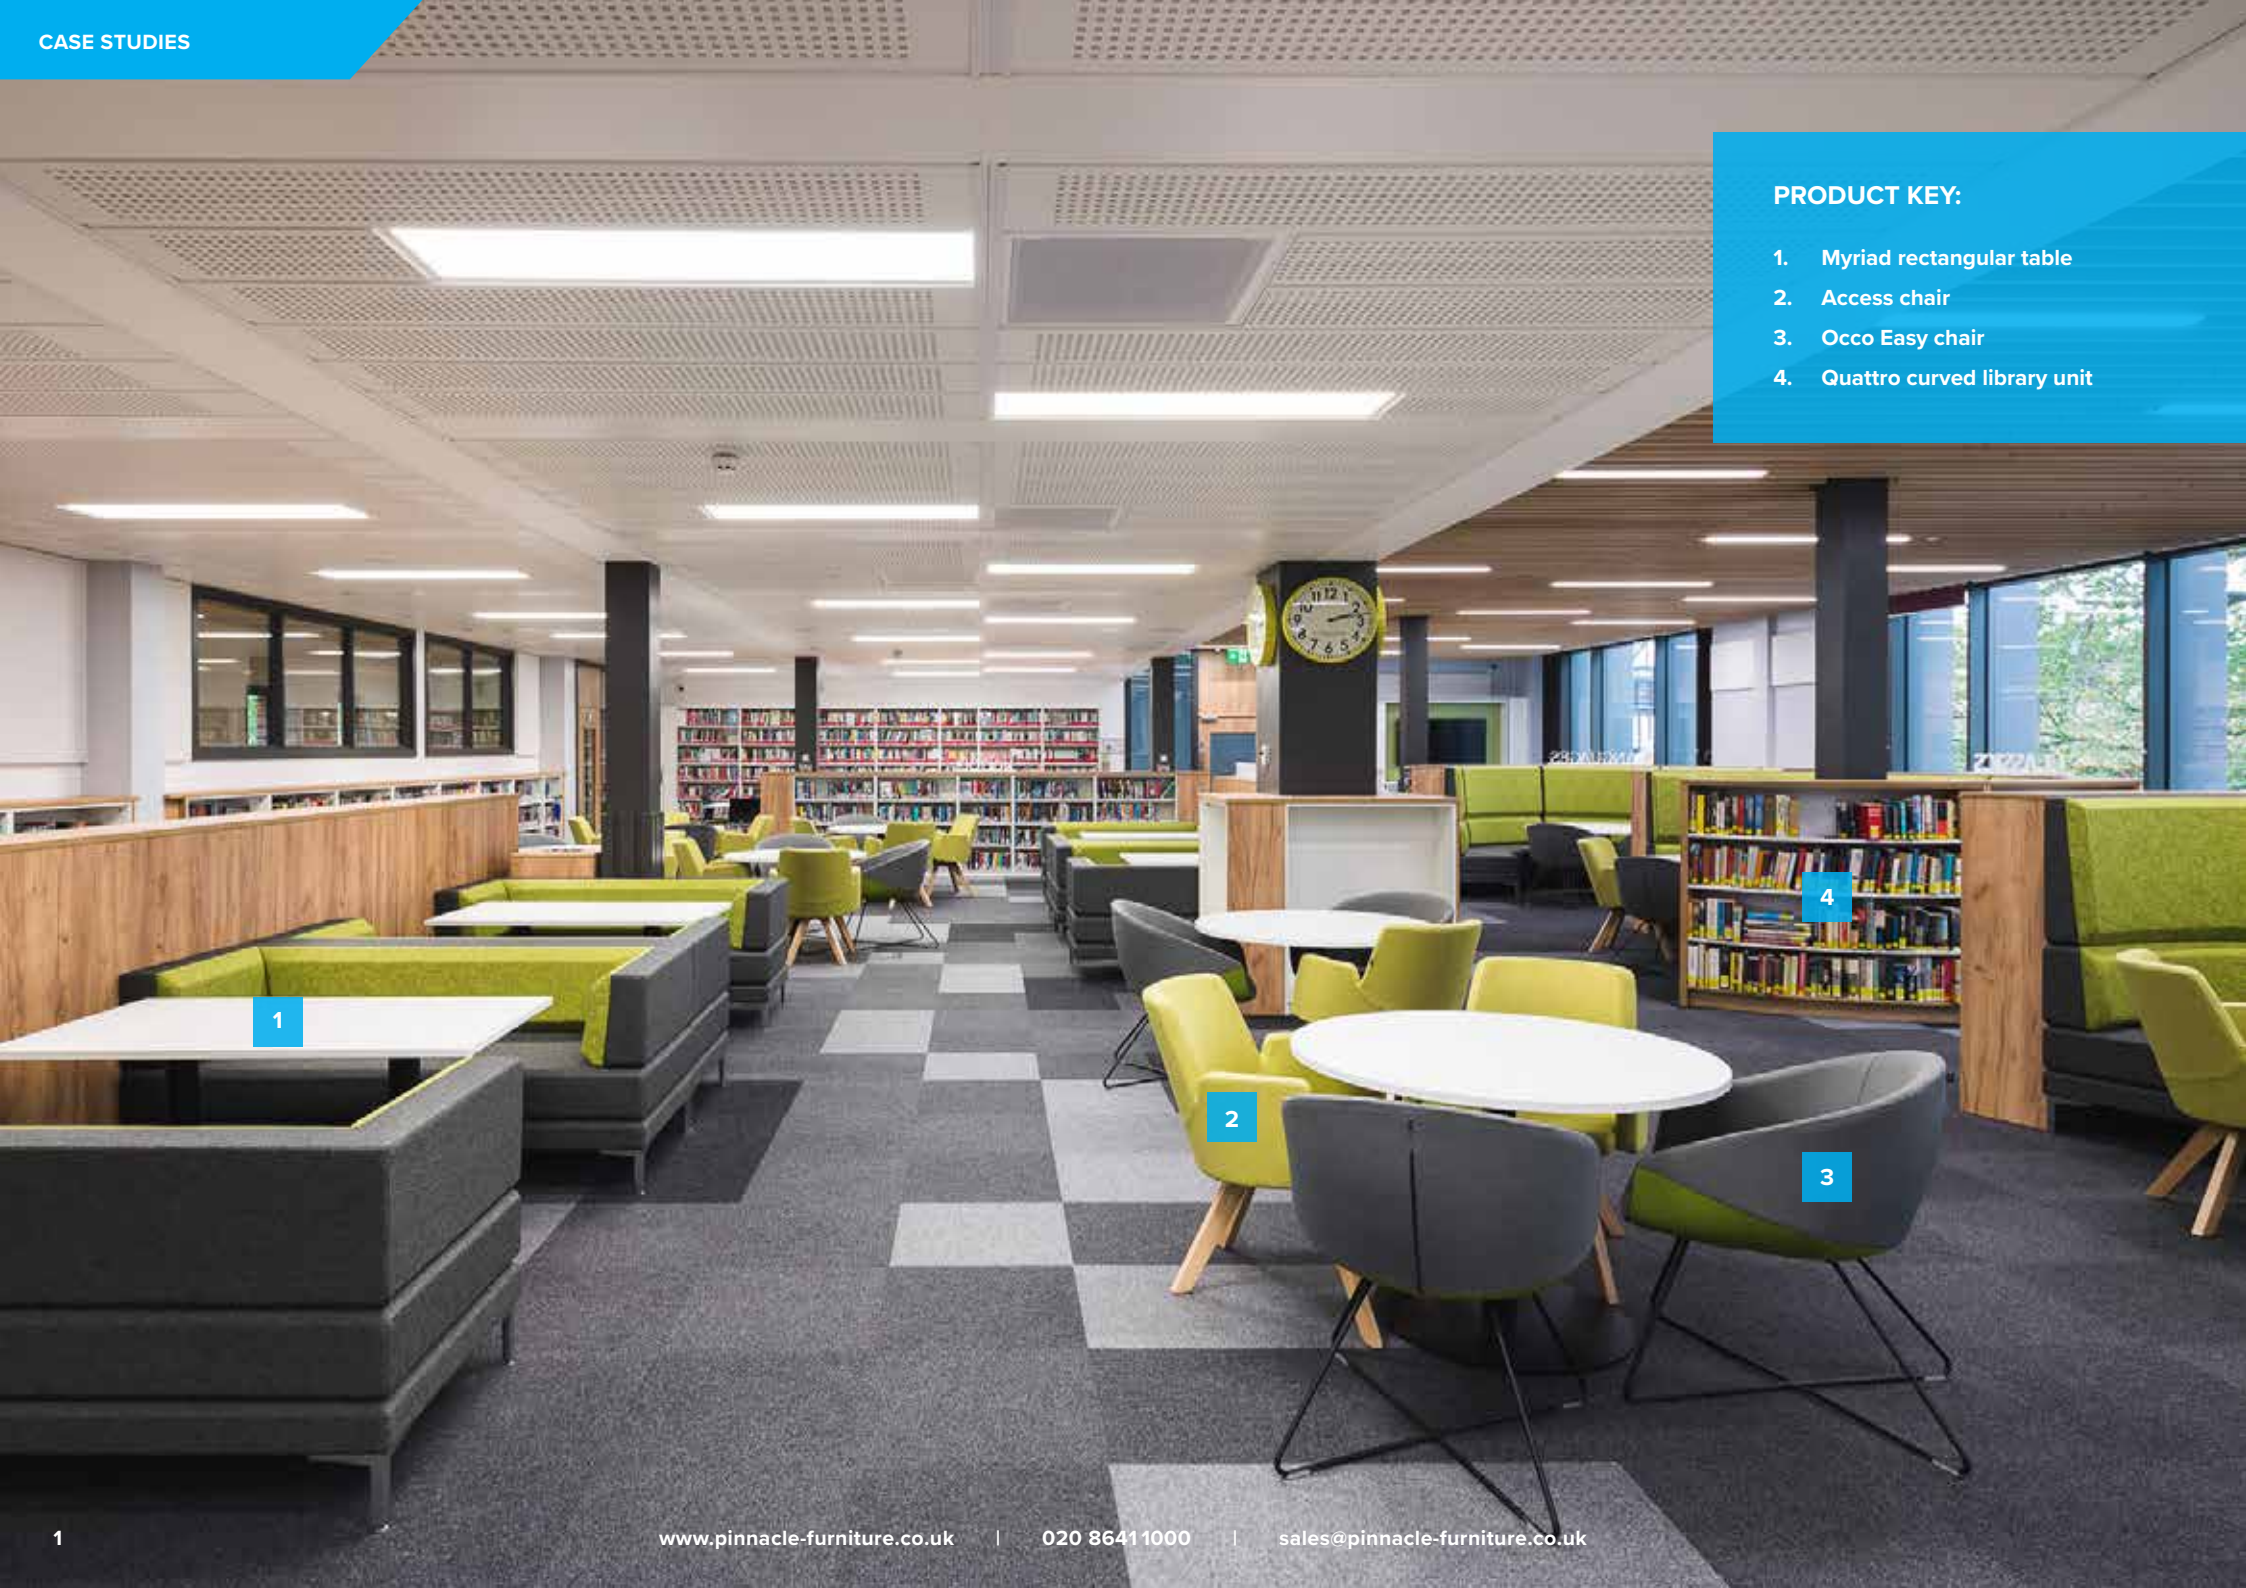

PRODUCT KEY:

1. Myriad rectangular table
2. Access chair
3. Occo Easy chair
4. Quattro curved library unit

1

2

3

4

Abingdon School - Beech Court

Abingdon School appointed Pinnacle Furniture to design and complete the fit-out for their new 3-storey building, Beech Court. There were many areas present in this project including a Sixth Form Centre and a Library.

We worked collaboratively with all of the key stakeholders involved in this project, and meetings took place every 2-3 weeks, where we showed them new design ideas, revised colour choices and presented a 3D design model allowing us to make amends to the layout and colouring in real-time. During the briefing process the School felt strongly that they wanted the design of the new spaces to bridge the gap between secondary and further education.

Individual booth with tablet

Silent study room

Locker area

Vieni rocking chairs in the Invention Room

StorageWall and Treehouse

Social area with soft seating and coffee table