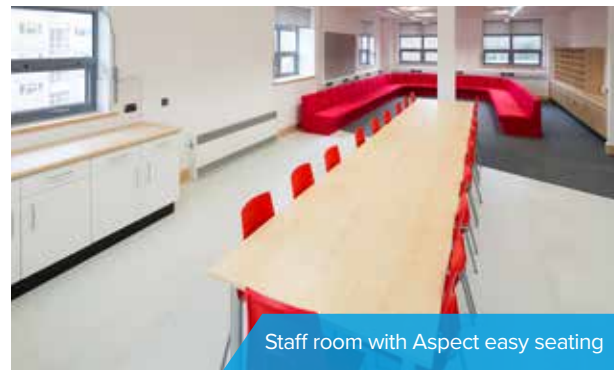

PRODUCT KEY:

- 1. TeacherWall
- 2. Postura Chairs
- 3. Wedge Classroom FlexiTables

SERVICES:

- 1. FF&E Consultancy
- 2. Interior Design
- 3. Furniture

Garfield Primary School

Pinnacle Furniture, working on behalf of the Council, supplied the FF&E package for Garfield Primary School in Enfield, London. The FF&E package included classrooms, admin areas, nurseries, staff rooms and IT suites.

21 of the classrooms featured our TeacherWall system. Pinnacle designed a TeacherWall configuration that included gratnell tray storage, an integrated teacher's desk and an interactive learning point. TeacherWalls can be adapted to suit many uses, providing a complete storage, IT, and teaching solution for any classroom or area. In total, 480 FlexiTables in Wedge shape were supplied for the classrooms, along with 520 Postura chairs. Other areas included food technology rooms featuring red splashbacks and admin areas.

TeacherWall with desk

Staff room with Aspect easy seating

Flexible use classroom

Food technology room

Pinnacle supplied 520 Postura chairs

StorageWall unit with glass display cabinets