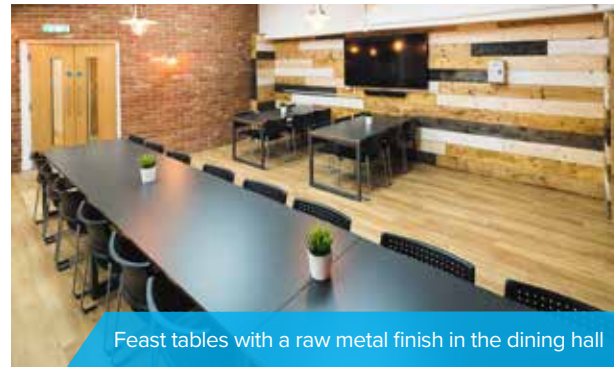

# Kensington Park School

Kensington Park School appointed Pinnacle Furniture to provide our FF&E Consultancy service and to refurbish the former Sixth Form College building, converting it into their Lower School for children aged 11-16.

In the science laboratories, Pinnacle installed units from the Capacity Storage range and fitted trough sinks, taps, gas taps and electrical power points. Some of the laboratories were narrow in places so we supplied slim trough sinks to maximise the available space. We supplied purple StorageWalls for the art rooms to house all of the art equipment and for the workstations, we added Postura Plus stools and Project tables. In the dining hall, we provided Feast tables in a raw metal finish and black Spectre chairs.

Science laboratory with slim trough sinks

Feast tables with a raw metal finish in the dining hall

StorageWalls and Project tables

LockerWall

Staff room with TeacherWall

Music room