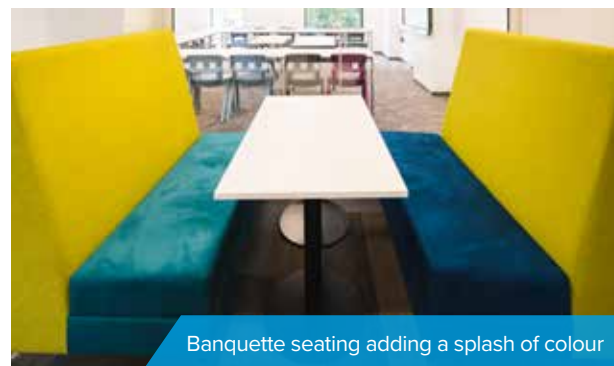

The new Sixth Form Centre, spanning over 3 floors, housed of a variety of areas including classrooms, breakout areas, a library, a café, the main reception and several staff offices. The client wanted to involve the students in the design process and hosted workshops with them to gather ideas. We provided grey, blue and purple Postura chairs in each classroom, along with our TeacherWalls which had the ability to house Smart Boards. Banquette seating was supplied in the corridors along with wood and concrete effect flooring.

TeacherWall with whiteboard doors

Breakout space in corridor

Acoustic booths for self-directed learning

Flexitables and Postura chairs

Banquette seating adding a splash of colour

Wood and concrete effect flooring