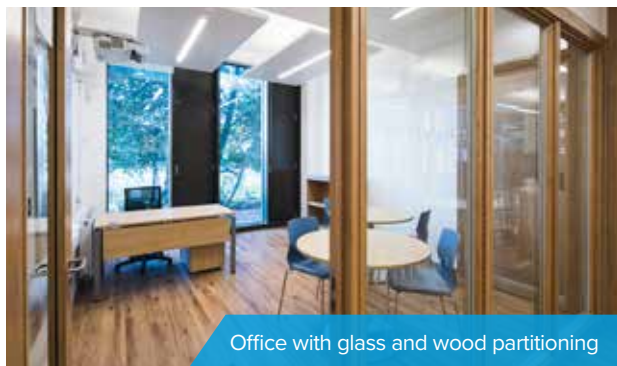

# Reigate Grammar School

Reigate Grammar School appointed Pinnacle Furniture to transform their newly built Sixth Form Centre into a functional space that complemented the contemporary feel of the environmentally sustainable building.

The building has beautiful high ceilings with wooden beams on display creating a rustic, contemporary feel against the landscape surrounding it. The Centre consists of mainly open plan areas with an eclectic mix of glass and wood. For the library, we provided soft seating in a combination of blue, green and grey fabrics, with wooden coffee tables. In other areas of the Centre, we supplied desks with oak effect worktops and blue smart, classroom chairs to reflect the colour scheme of the library.

Classroom with wooden beams

Reading area in the library

Exterior of the building

Office with glass and wood partitioning

ICT room with cable managed desking

Study area