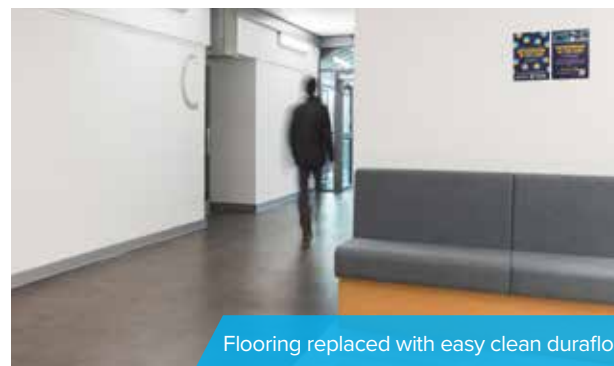

PRODUCT KEY:

- 1. Banquette Booth Seating
- 2. Fixed Soft Seating
- 3. Breakout Tables

1

2

3

University of Surrey

Pinnacle were selected by University of Surrey to redesign the interior of their Lecture Theatre Concourse into a fresh and vibrant social learning zone.

The Lecture Theatre Concourse is used as a thoroughfare for students moving across campus and as an events arena in the holiday period so it was important that we created a durable and practical design suitable for the space. We redesigned the flooring, lighting and plastered and redecorated the walls. For a streamlined design, we installed soft booth seating to provide privacy and comfort for short stay working.

Bespoke soft seating

Booth seating with tables

Open plan design for easy accessibility

Popular study space next to library

Flooring replaced with easy clean duraflor

Colour scheme coordinates with University colours